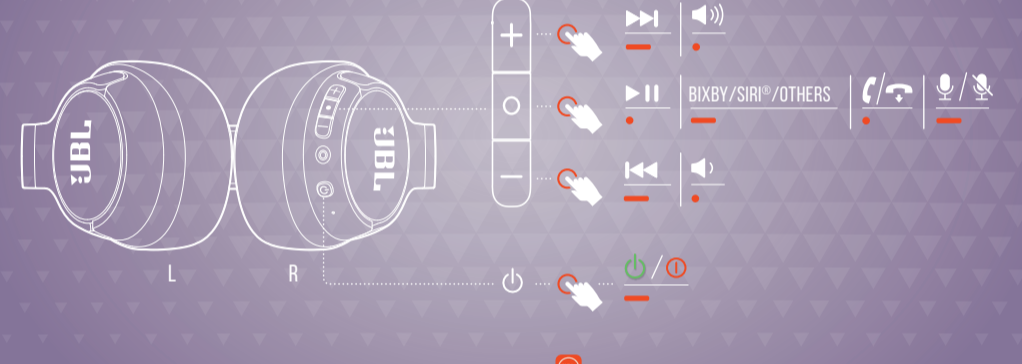

QUICK START GUIDE

TUNE 720 BT

WHAT'S IN THE BOX

SCAN ME

APP

JBL HEADPHONES

GET EVEN MORE CONTROL AND PERSONALIZATION OF YOUR LISTENING EXPERIENCE WITH THIS FREE APP.

(FOR CHINA ONLY)

POWER ON & CONNECT

HOLD (2s)

* TO ENTER PAIRING MODE AGAIN, POWER OFF AND HOLD FOR 5 SECONDS.

MULTI-POINT CONNECTION

CONTROLS

WIRED LISTENING MODE

DO MORE WITH THE APP

CHARGING

FACTORY RESET

LED BEHAVIORS

TECH SPEC

Model:	TUNE720BT	Maximum SPL:	95 dB
Driver size:	40 mm/ 1.57" Dynamic Driver	Microphone sensitivity:	-40 dBV/Pa@1 kHz
Power supply:	5V --- 1A	Bluetooth version:	5.3
Weight:	220 g/ 0.485 lbs	Bluetooth profile version:	A2DP v1.3.2, AVRCP v1.6.2, HFP v1.7.2
Battery type:	Lithium-ion Battery (500 mAh/ 3.7V)	Bluetooth transmitter frequency range:	2.400 GHz - 2.4835 GHz
Charging time:	2 hrs from empty	Bluetooth transmitter power:	≤ 10 dBm (EIRP)
Music playtime with BT on:	Up to 76 hrs	Bluetooth transmitter modulation:	GFSK, π/4-DQPSK, 8-DPSK
Talk time:	Up to 45 hrs	Maximum operation temperature:	45 °C
Frequency response:	20 Hz - 20 kHz		
Impedance:	32 ohm		
Sensitivity:	101 dB SPL@1 kHz