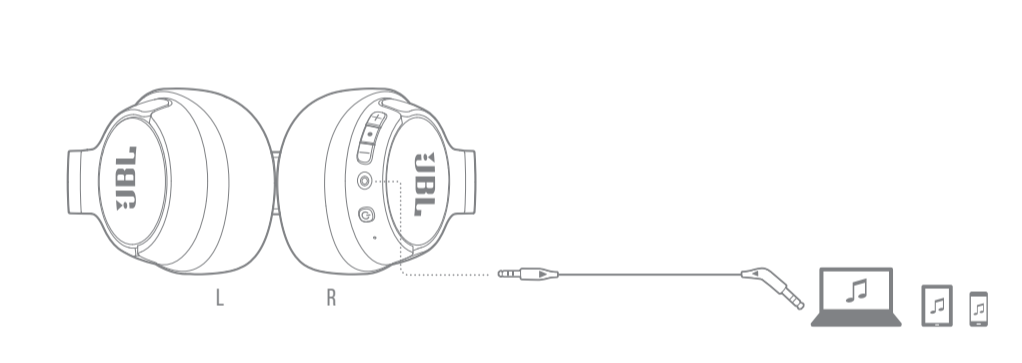

WIRED LISTENING MODE