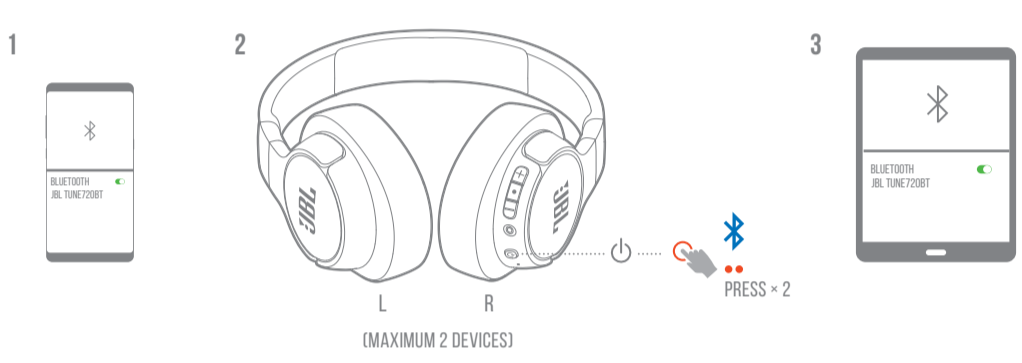

## POWER ON & CONNECT

HOLD (2s)

\* TO ENTER PAIRING MODE AGAIN, POWER OFF AND HOLD FOR 5 SECONDS.

## MULTI-POINT CONNECTION